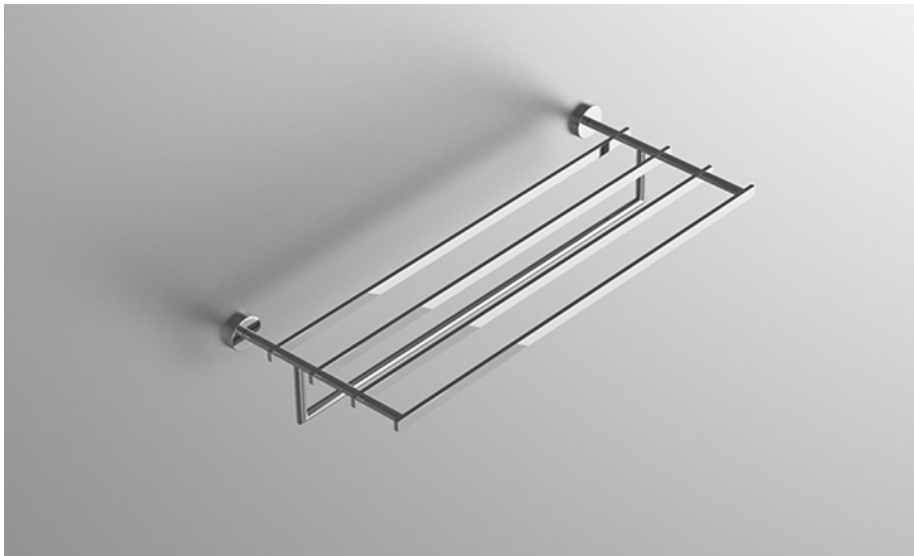

## FEATURES

- Premium 304 Grade Stainless Steel
- Solid Mount Construction
- Concealed Installation Hardware
- State of the art wall anchors included for installation on Dry wall or Tile

### TOWEL RACK WITH BAR

Model	Product	Finishes Available
FRS-TRKB24	Towel Rack With Bar	Multiple finishes available. Over 23 finishes to choose from.

FINISHES			
	Polished (-P)	Antique Copper (-ACOP)	Polished Gold (-PGLD)
	Brushed (-B)	Polished Brass (-PBRS)	Brushed Copper (-BCOP)
	Brushed Gold (-BGLD)	Matte White (-WHT)	Brushed Rose Gold (-BRGD)
	Matte Black (-BLK)	Brushed Modern Bronze (-BMBRZ)	Brushed Black (-BRBLK)
	Oil Rubbed Bronze (-ORB)	Glossy White (-GWHT)	Polished Black (-PBLK)
	Brushed Brass (-BBRS)	Polished Rose Gold (-PRGD)	Antique Nickel (-ANKL)
	Brushed Bronze (-BBRZ)	Unlacquered Brass (-UBRS)	Black Nickel (-NKBL)
	Antique Brass (-ABRS)	Polished Nickel (-PNKL)	