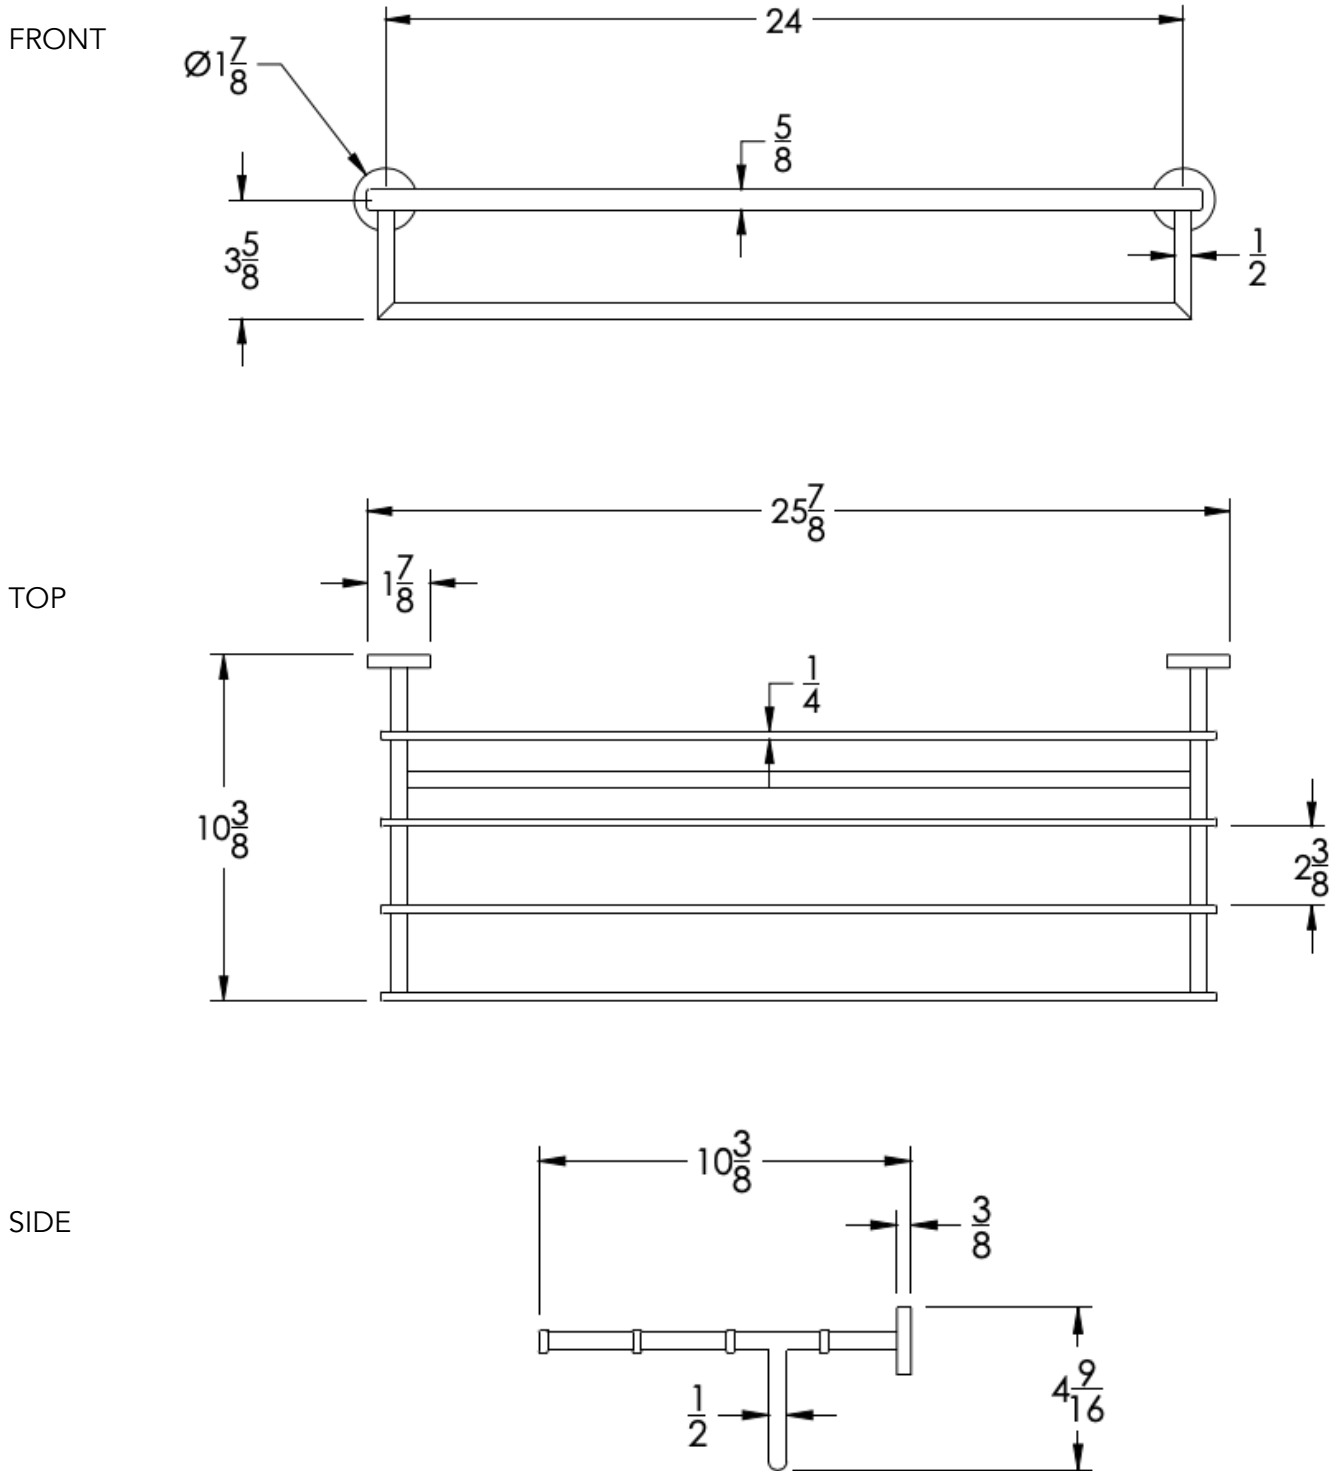

## FEATURES

- Premium 304 Grade Stainless Steel
- Solid Mount Construction
- Concealed Installation Hardware
- State of the art wall anchors included for installation on Dry wall or Tile

Dimensions in inches

NOTE: Dimensions subject to change without notice.